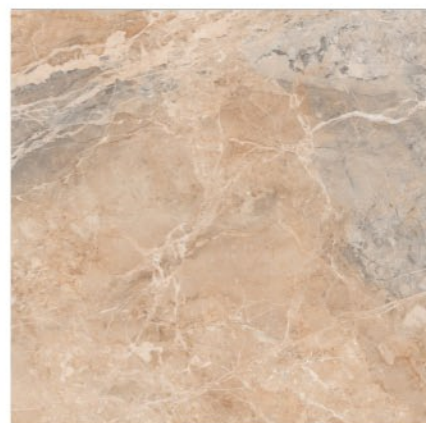

Size: 1200 X 1200 MM

Finish: High Gloss

Thickness: 9 MM

BRECCIA BLUE

Size: 1200 X 1200 MM

Finish: High Gloss

Thickness: 9 MM

ARMANI BROWN